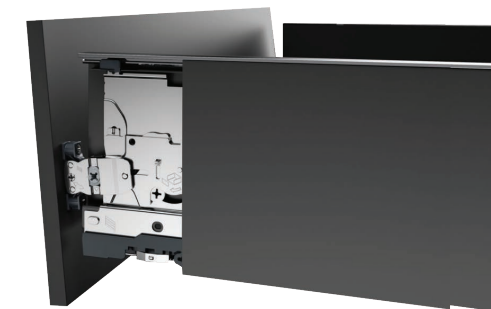

Metal Drawer Boxes are available for a variety of cabinet types and come in two sizes.