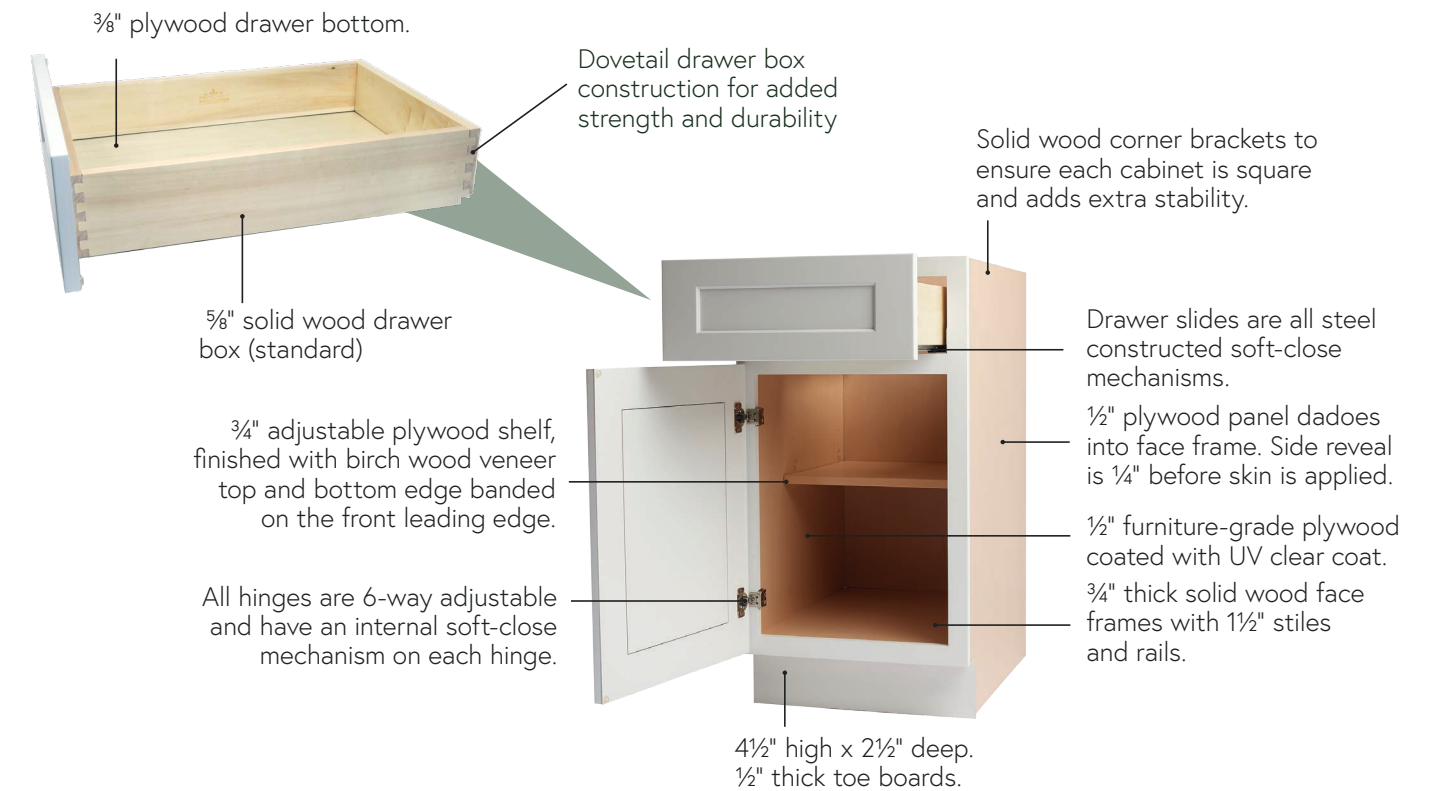

ProCraft Box Consturction

Expert cabinetmakers assemble our products with state-of-the-art equipment in each of our strategically placed distribution centers located throughout the United States.