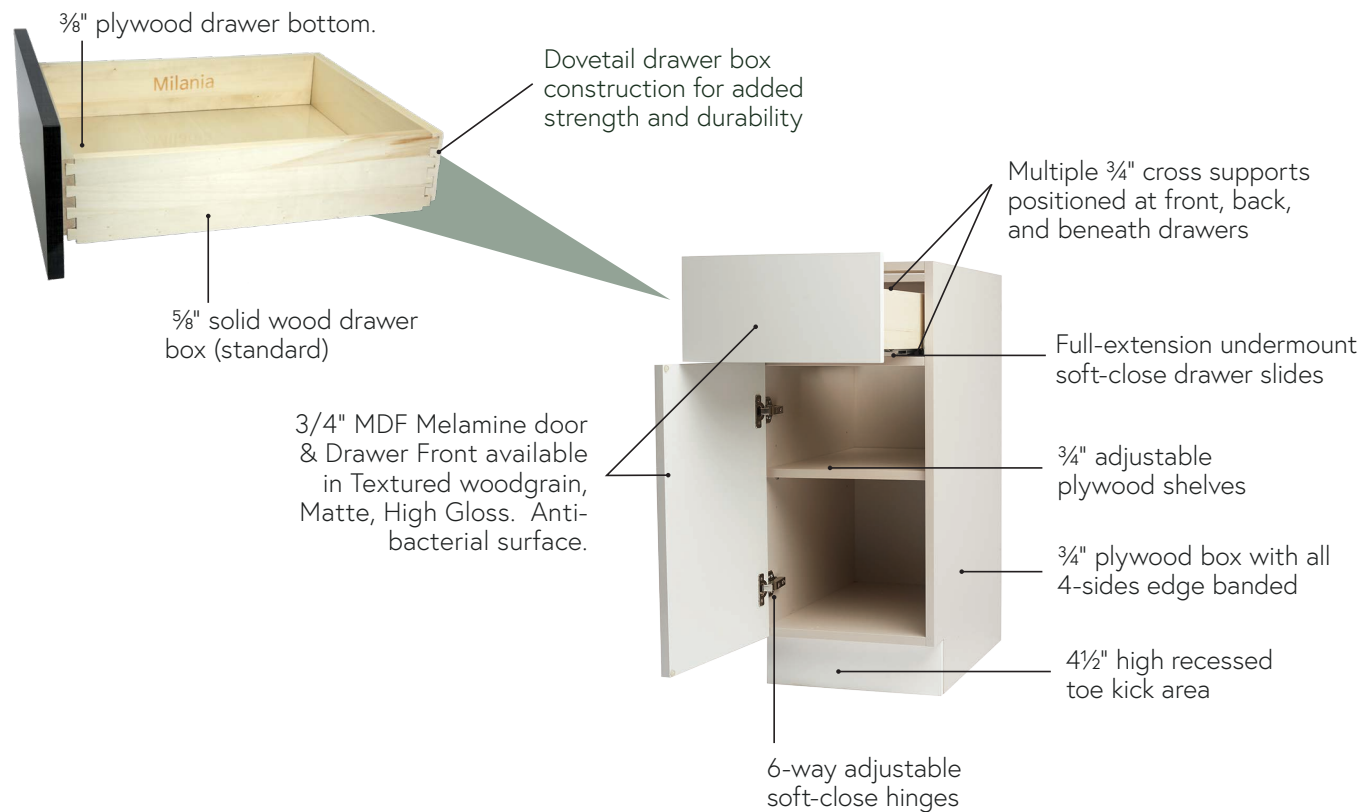

The Perfect Combination of Quality and Value

Since we manufacture every cabinet we make, we have total control over everything from product quality to readily available inventory. Our streamlined process allows us to pass significant savings onto our customers.

Milania Box Construction

The custom work that goes into Milania Frameless cabinets shines through in every piece. Sturdy and strong, yet stylish and chic, Milania cabinets are the perfect example of our signature craftsmanship.